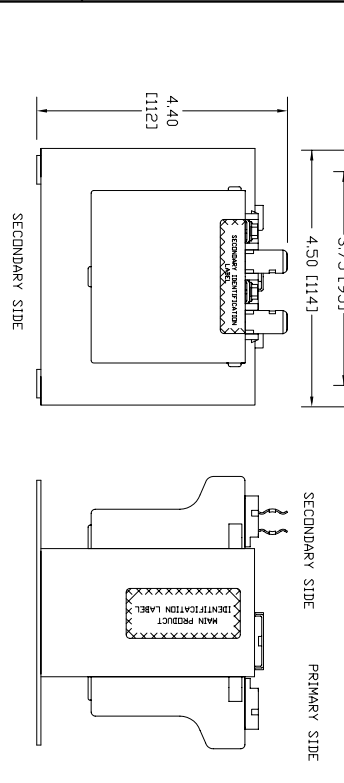

Transformer Specifications	
PRIMARY VOLTAGE(S)	208 /277
SECONDARY VOLTAGE(S)	120
RATED V.A.	350
RATED FREQUENCY	50/60
INSULATION CLASS	130
AGENCY APPROVALS	UL/CUL
ESTIMATED WEIGHT	116 LBS

TEST REQUIREMENTS	
WINDING	H3-H2-H1 X2-X1
D.C. VOLTS	207.4-277 129.6
LOAD VOLTS	208-277 120
F.L. AMPS	2.039 2.920
H1-POT	3000V 1800V
EXCITING AMPS	0.60AMPS @ 277 VOLTS, 50HZ
EXCITING WATTS	173MAX